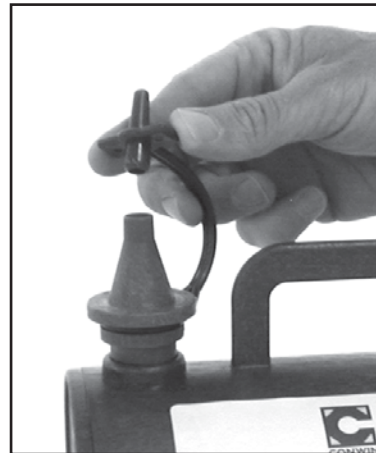

# Air-Pro Instruction Sheet

View a demonstration  
of the Air-Pro on Conwin's  
Tools of the Trade DVD

### Caution:

- Do not use in wet conditions
- Do not block air intakes

Tip!

The Air-Pro comes pre-assembled and ready to go. Simply press down on the outlet to begin the inflation cycle, and release to stop. There is an extension tip for use with 5-inch and entertainer latex balloons.

To inflate an entertainer balloon, place it over the filling tip and lightly stretch the balloon upward as it is being inflated.