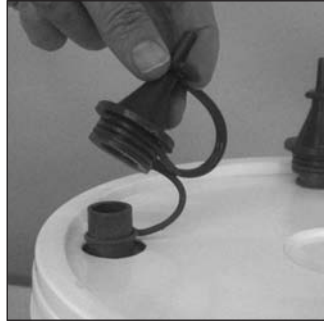

Air Force 4 Instruction Sheet

IMPORTANT

When inflating 5" and Entertainer balloons use only three extension tips at a time to prevent the unit from overheating. Remove all extension tips when inflating 9" and larger balloons.

Getting Started - Air Force 4

1. To attach the Friction Fit Filling Outlets, firmly press each outlet onto their ports. The extension tips enable the unit to inflate 5-inch and entertainer balloons.

2. Attach the power cord below the power switch. Do not use the Air Force 4 near water or in wet conditions.

3. Attach the foot pedal to the outlet on the side of the Air Force 4.

Inflating 5-Inch and Larger Balloons

To inflate 5-inch and smaller balloons, place the blue extension tips over three of the filling outlets. Leave one outlet uncovered to prevent the unit from overheating.