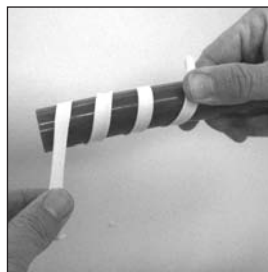

Tip! How to Make Corkscrew Balloons

Pre-stretch the entertainer balloon by inflating it fully and releasing the air. Hold the end of the balloon against the Large Balloon Inflation Hose as you wrap it around. (Note: Be sure the balloon is free of kinks or twists.) Place the balloon on one of the filling outlets and press the foot pedal to inflate.