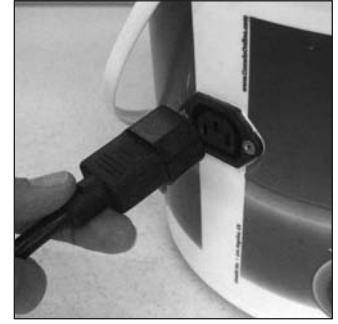

Air Force 4 Instruction Sheet

IMPORTANT

When inflating 5" and Entertainer balloons use only three extension tips at a time to prevent the unit from overheating. Remove all extension tips when inflating 9" and larger balloons.

Getting Started - Air Force 4

1. To attach the Friction Fit Filling Outlets, firmly press each outlet onto their ports. The extension tips enable the unit to inflate 5-inch and entertainer balloons.

2. Attach the power cord below the power switch. Do not use the Air Force 4 near water or in wet conditions.