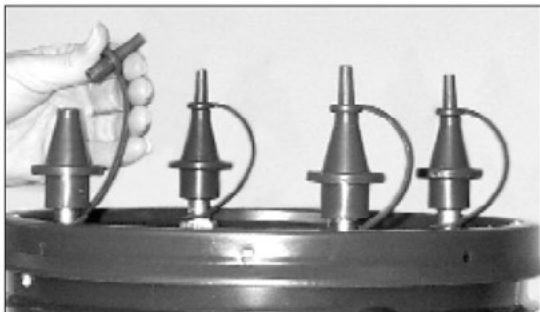

Airforce 4 Instruction Sheet

Getting Started

1. Attach the filling outlets. There are four blue extension tips for use with 5-inch latex balloons. Hand tighten the filling outlets with the extension tips to the Air Force 4.

2. Attach the power cord. Do not use the unit near water or in wet conditions.

Inflating 5-Inch and Larger Balloons

To inflate 5-inch balloons, place the blue extension tips over the filling outlets. To ensure an even flow of air, place the extension tips on all four outlets.